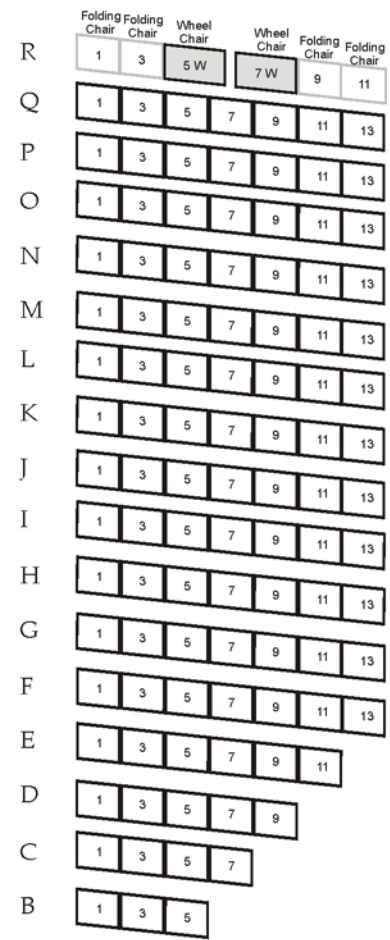

Main Floor

Sound and Light Control

STAGE