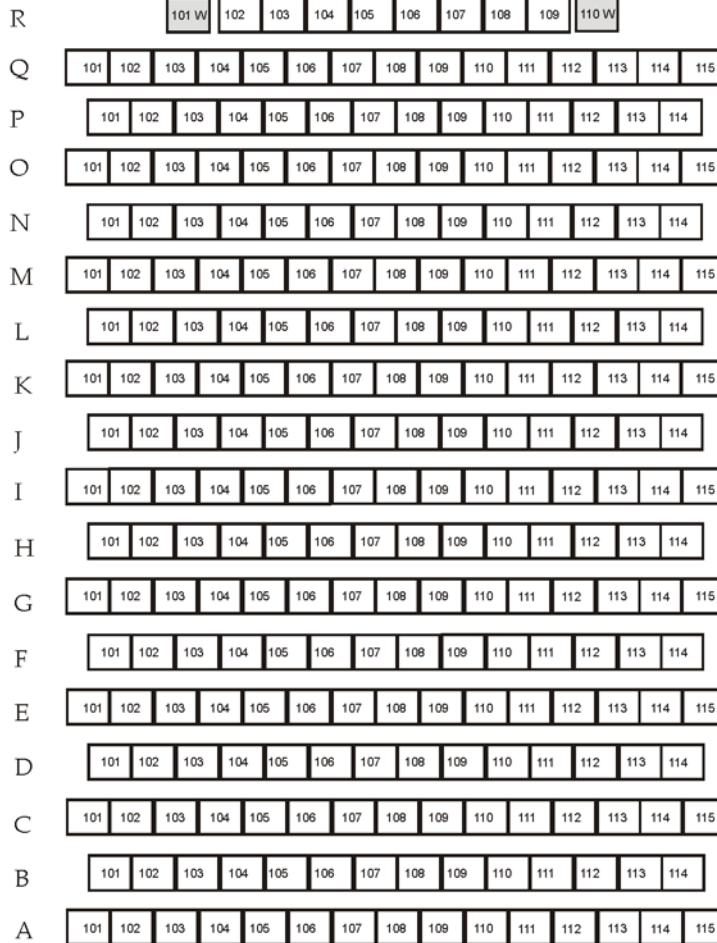

Main Floor

Sound and Light Control

STAGE