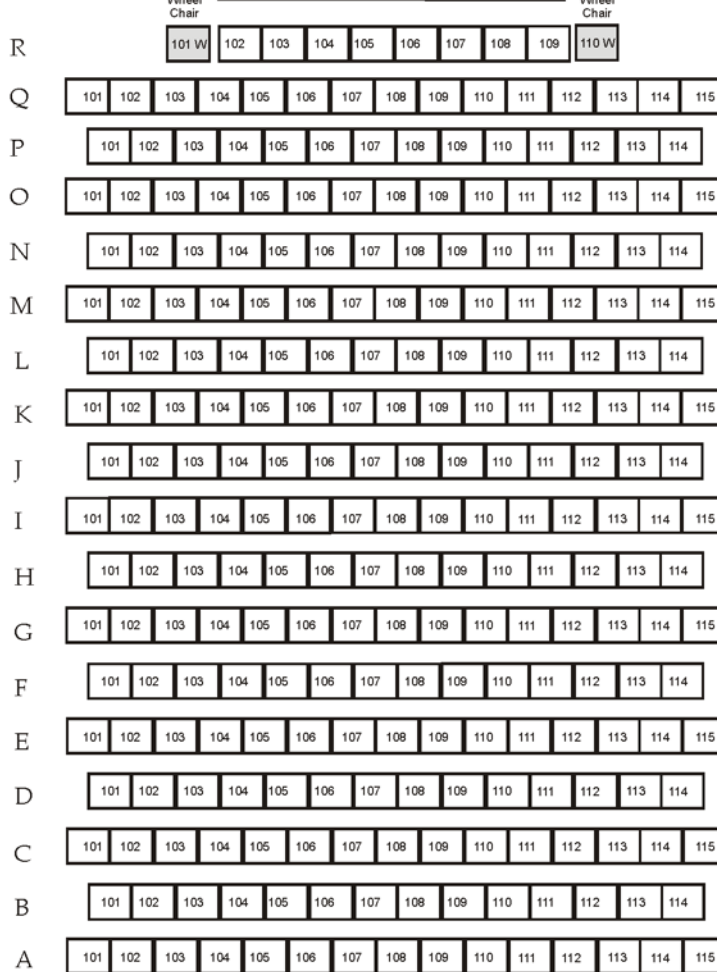

Main Floor

Sound and Light Control

STAGE

All other areas are Emergency Fire Exit routes and must be kept clear of obstructions