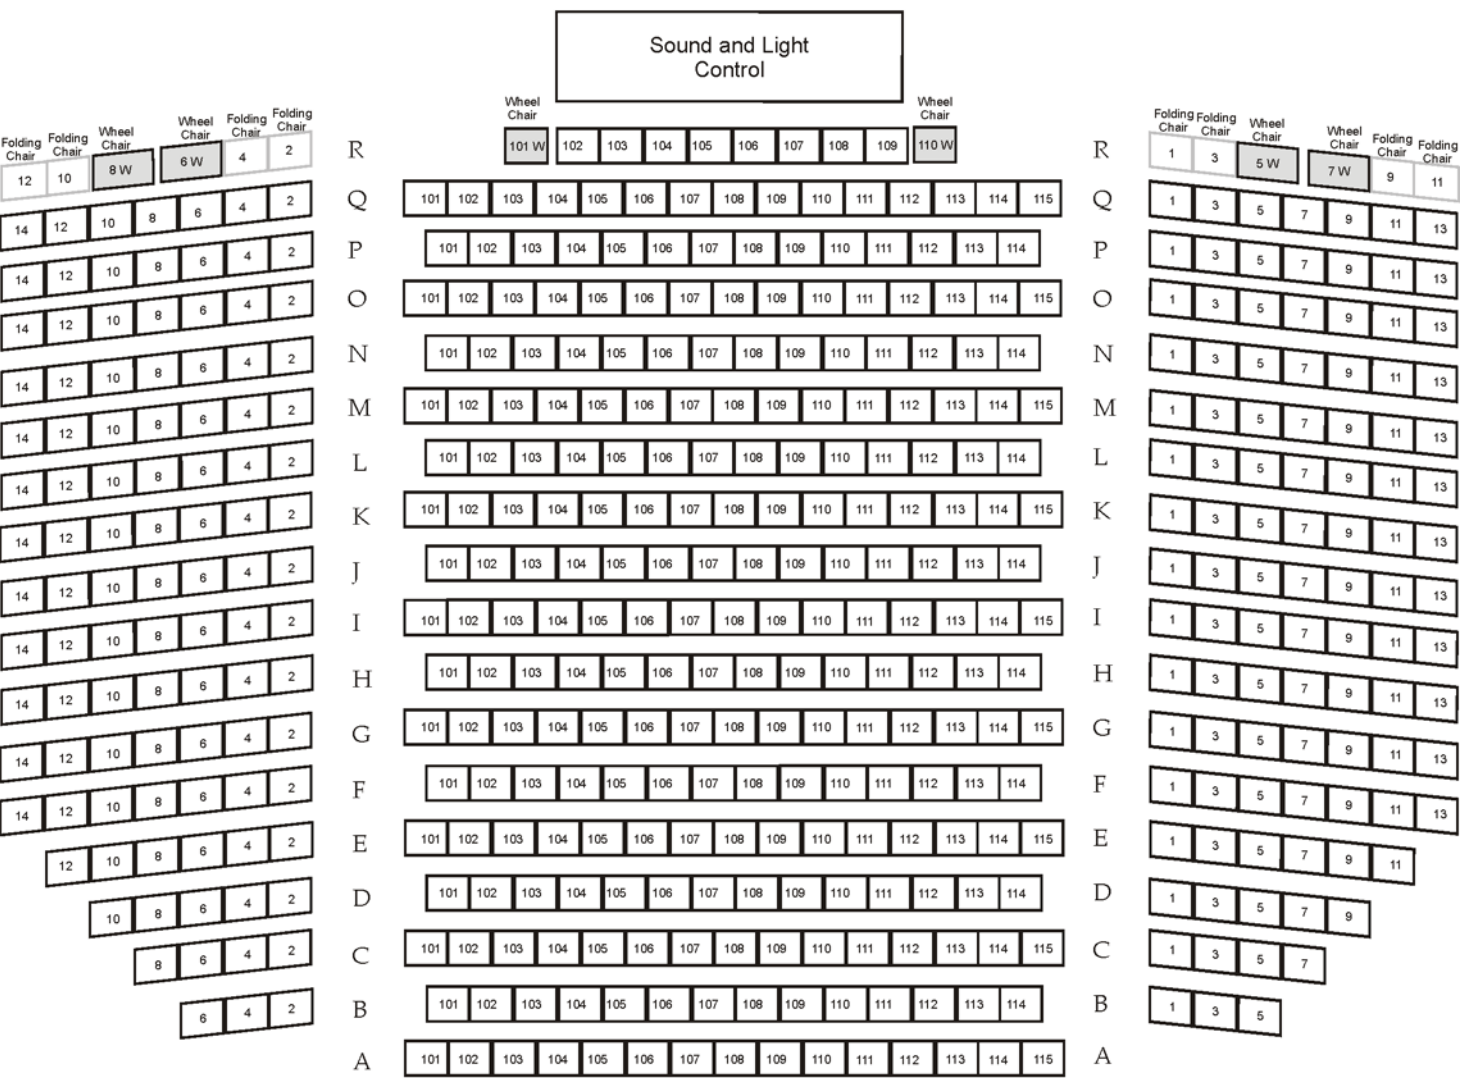

Emerson's Crawford Theater

# BALCONY

# Main Floor

# Areas where ticket and merchandise displays can be set up

All other areas are Emergency Fire Exit routes and must be kept clear of obstructions